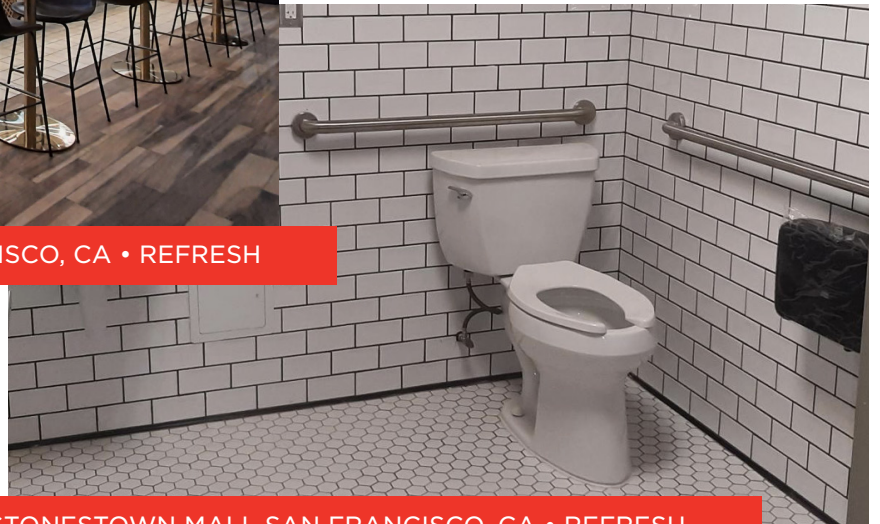

PEET'S COFFEE

UNIVERSITY OF CALIFORNIA, BERKLEY, CA • REFRESH