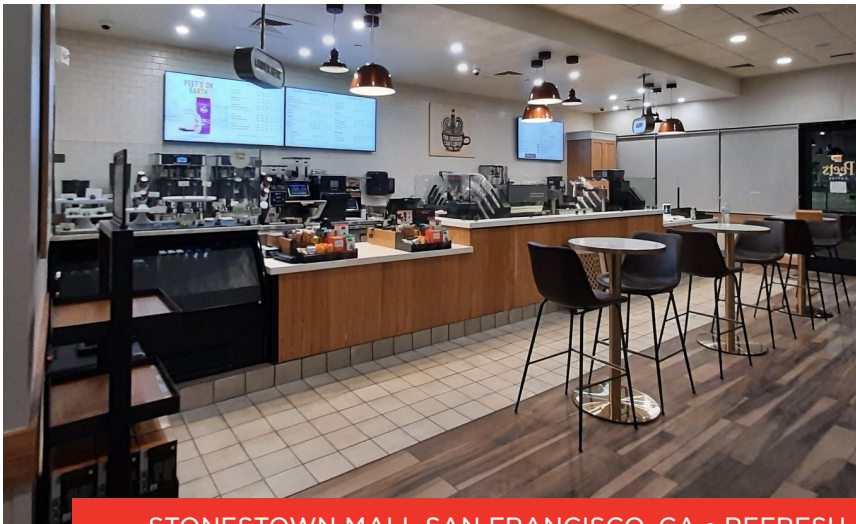

Starbucks Griffith Park

OUR TEAM IS READY TO HELP

PEET'S COFFEE

UNIVERSITY OF CALIFORNIA, BERKLEY, CA • REFRESH

STONESTOWN MALL SAN FRANCISCO, CA • REFRESH

STONESTOWN MALL SAN FRANCISCO, CA • REFRESH

STARBUCKS

GRIFFITH PARK, CA • REFRESH

BEL AIR, CA • REFRESH

FRESNO, CA • LOCKING CABINET INSTALL

RECENT PROJECTS

BLUE BOTTLE COFFEE
BEVERLY HILLS, CA • REFRESH

TACO BELL
SANTA ROSA, CA • EXTERIOR & ROOF

SWEETGREEN BERKELEY
DIGITAL MENU BOARD INSTALLATION